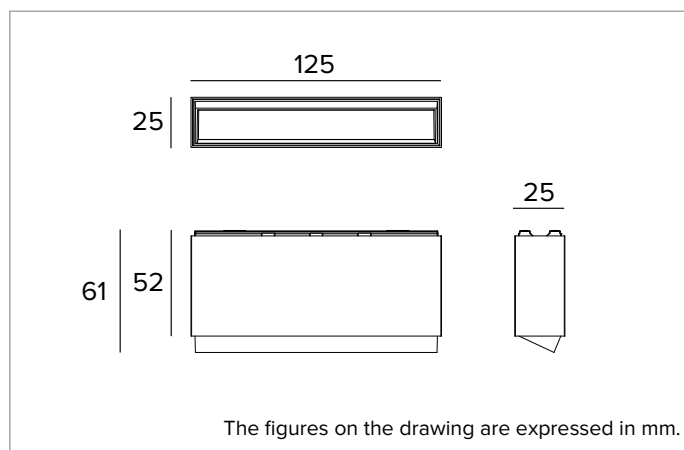

SOURCE

Hugh efficiency Ra90 LED Emitter.

Energy efficiency class: F

Nominal power: 7,3W

Nominal flux: 621lm

Colour rendering index: 90

Rf: 87.6

Rg: 103.9

CCT nominal: 2700K

Lifetime (L80/B10): >50000h tq +25°C

ILLUMINOTECHNICAL CHARACTERISTICS

Wall Washer optical system: a high reflectance anodised aluminium reflector, holographic diffuser filter, frame in black polycarbonate.

Optic: WALL WASHER

Optical efficiency: 64%

Fixture flux: 399lm

Luminous efficacy: 48lm/W

Photobiological safety: Compliant with RG1 low risk group

MECHANICAL CHARACTERISTICS

White painted die-cast aluminium body. Sizes 125x25mm.

Colour and finish: Plaster white

Dimensions: 25x125mm

Weight: 0.24Kg

Version: CASAMBI

Degree of protection: IP20

ELECTRICAL CHARACTERISTICS

Fixture Power: 8W

Power supply: 48Vdc

Insulation Class: CLASS 3

Class F: YES

Ambient temperature: 0°C / +25°C

INSTALLATION

Extremely rapid, versatile and simple mechanical and electrical coupling system using magnets which support the fixture on the Power Track and feed power inside the fixture on all versions.

NOTES

Version with built-in Casambi control system (Casambi Ready). DALI control system available using a special accessory. 110-277Vac version available on request.

WARRANTY

5 years.

Due to the technological evolution of the electronic components, the data provided may be updated, and as such, confirmation must be requested during the order process.

Luminous flux and power supply have +/-10% tolerances with respect to the indicated value. tq +25°C (CIE 121).

We reserve the right to make technical changes.

Targetti Sankey S.r.l.
Via Pratese, 164
50145 Firenze - Italy
Tel: +39 055 37911
targetti.com
targetti@targetti.com

CCIAA Firenze
Share Capital:
€ 500.000,00
VAT N. (IT):
01537660480
R.E.A.: FI-275656

TARGETTI